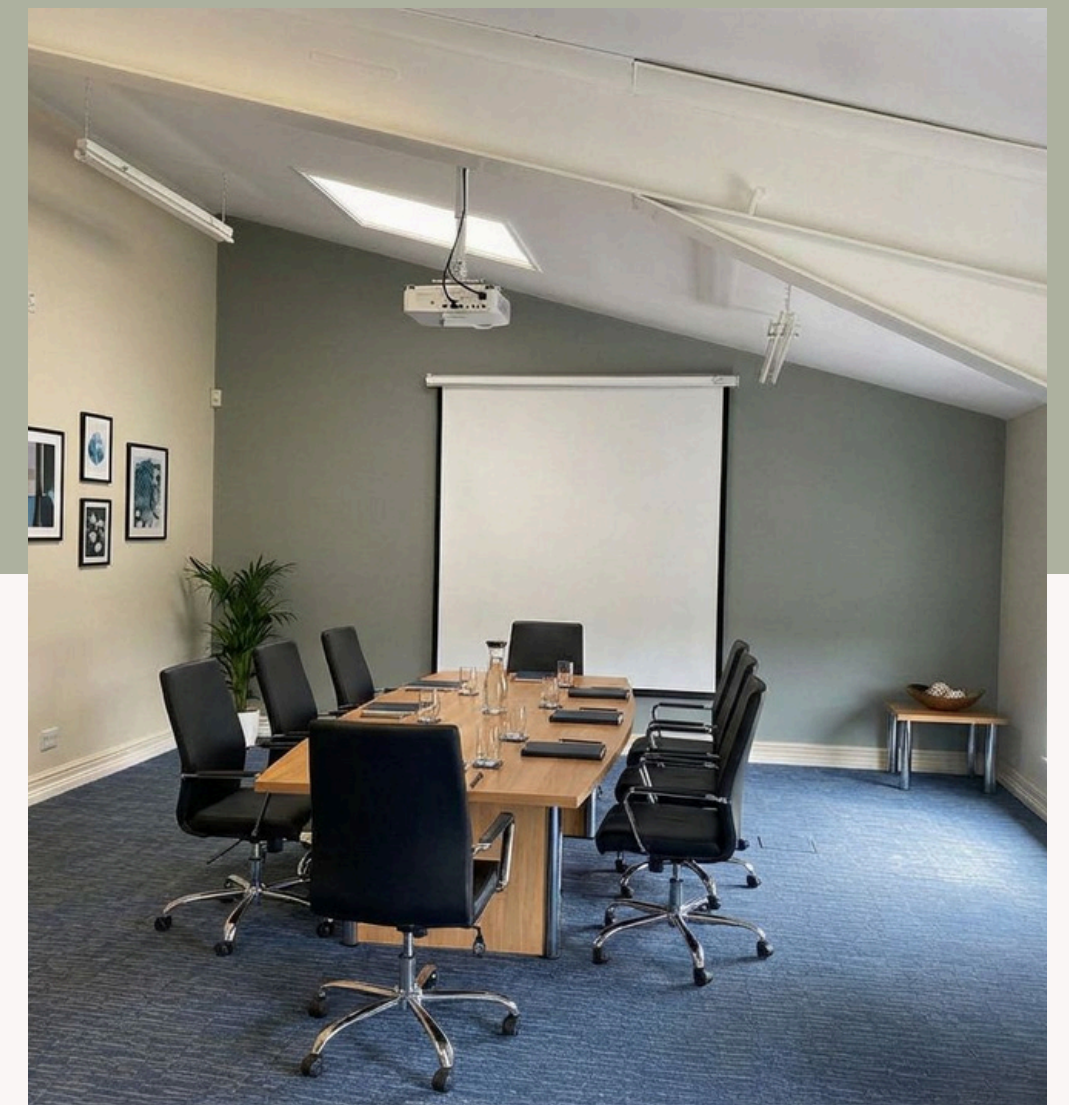

SPACE TO THINK, COLLABORATE & RESET

IN ADDITION TO THE MAIN CONFERENCE AREAS, SPA HOUSE OFFERS BREAKOUT SPACES FOR INFORMAL DISCUSSIONS, SMALLER MEETINGS AND PRIVATE CONVERSATIONS.

THE LAYOUT OF THE PROPERTY ALLOWS FOR A NATURAL FLOW BETWEEN STRUCTURED SESSIONS AND MORE RELAXED MOMENTS THROUGHOUT THE DAY