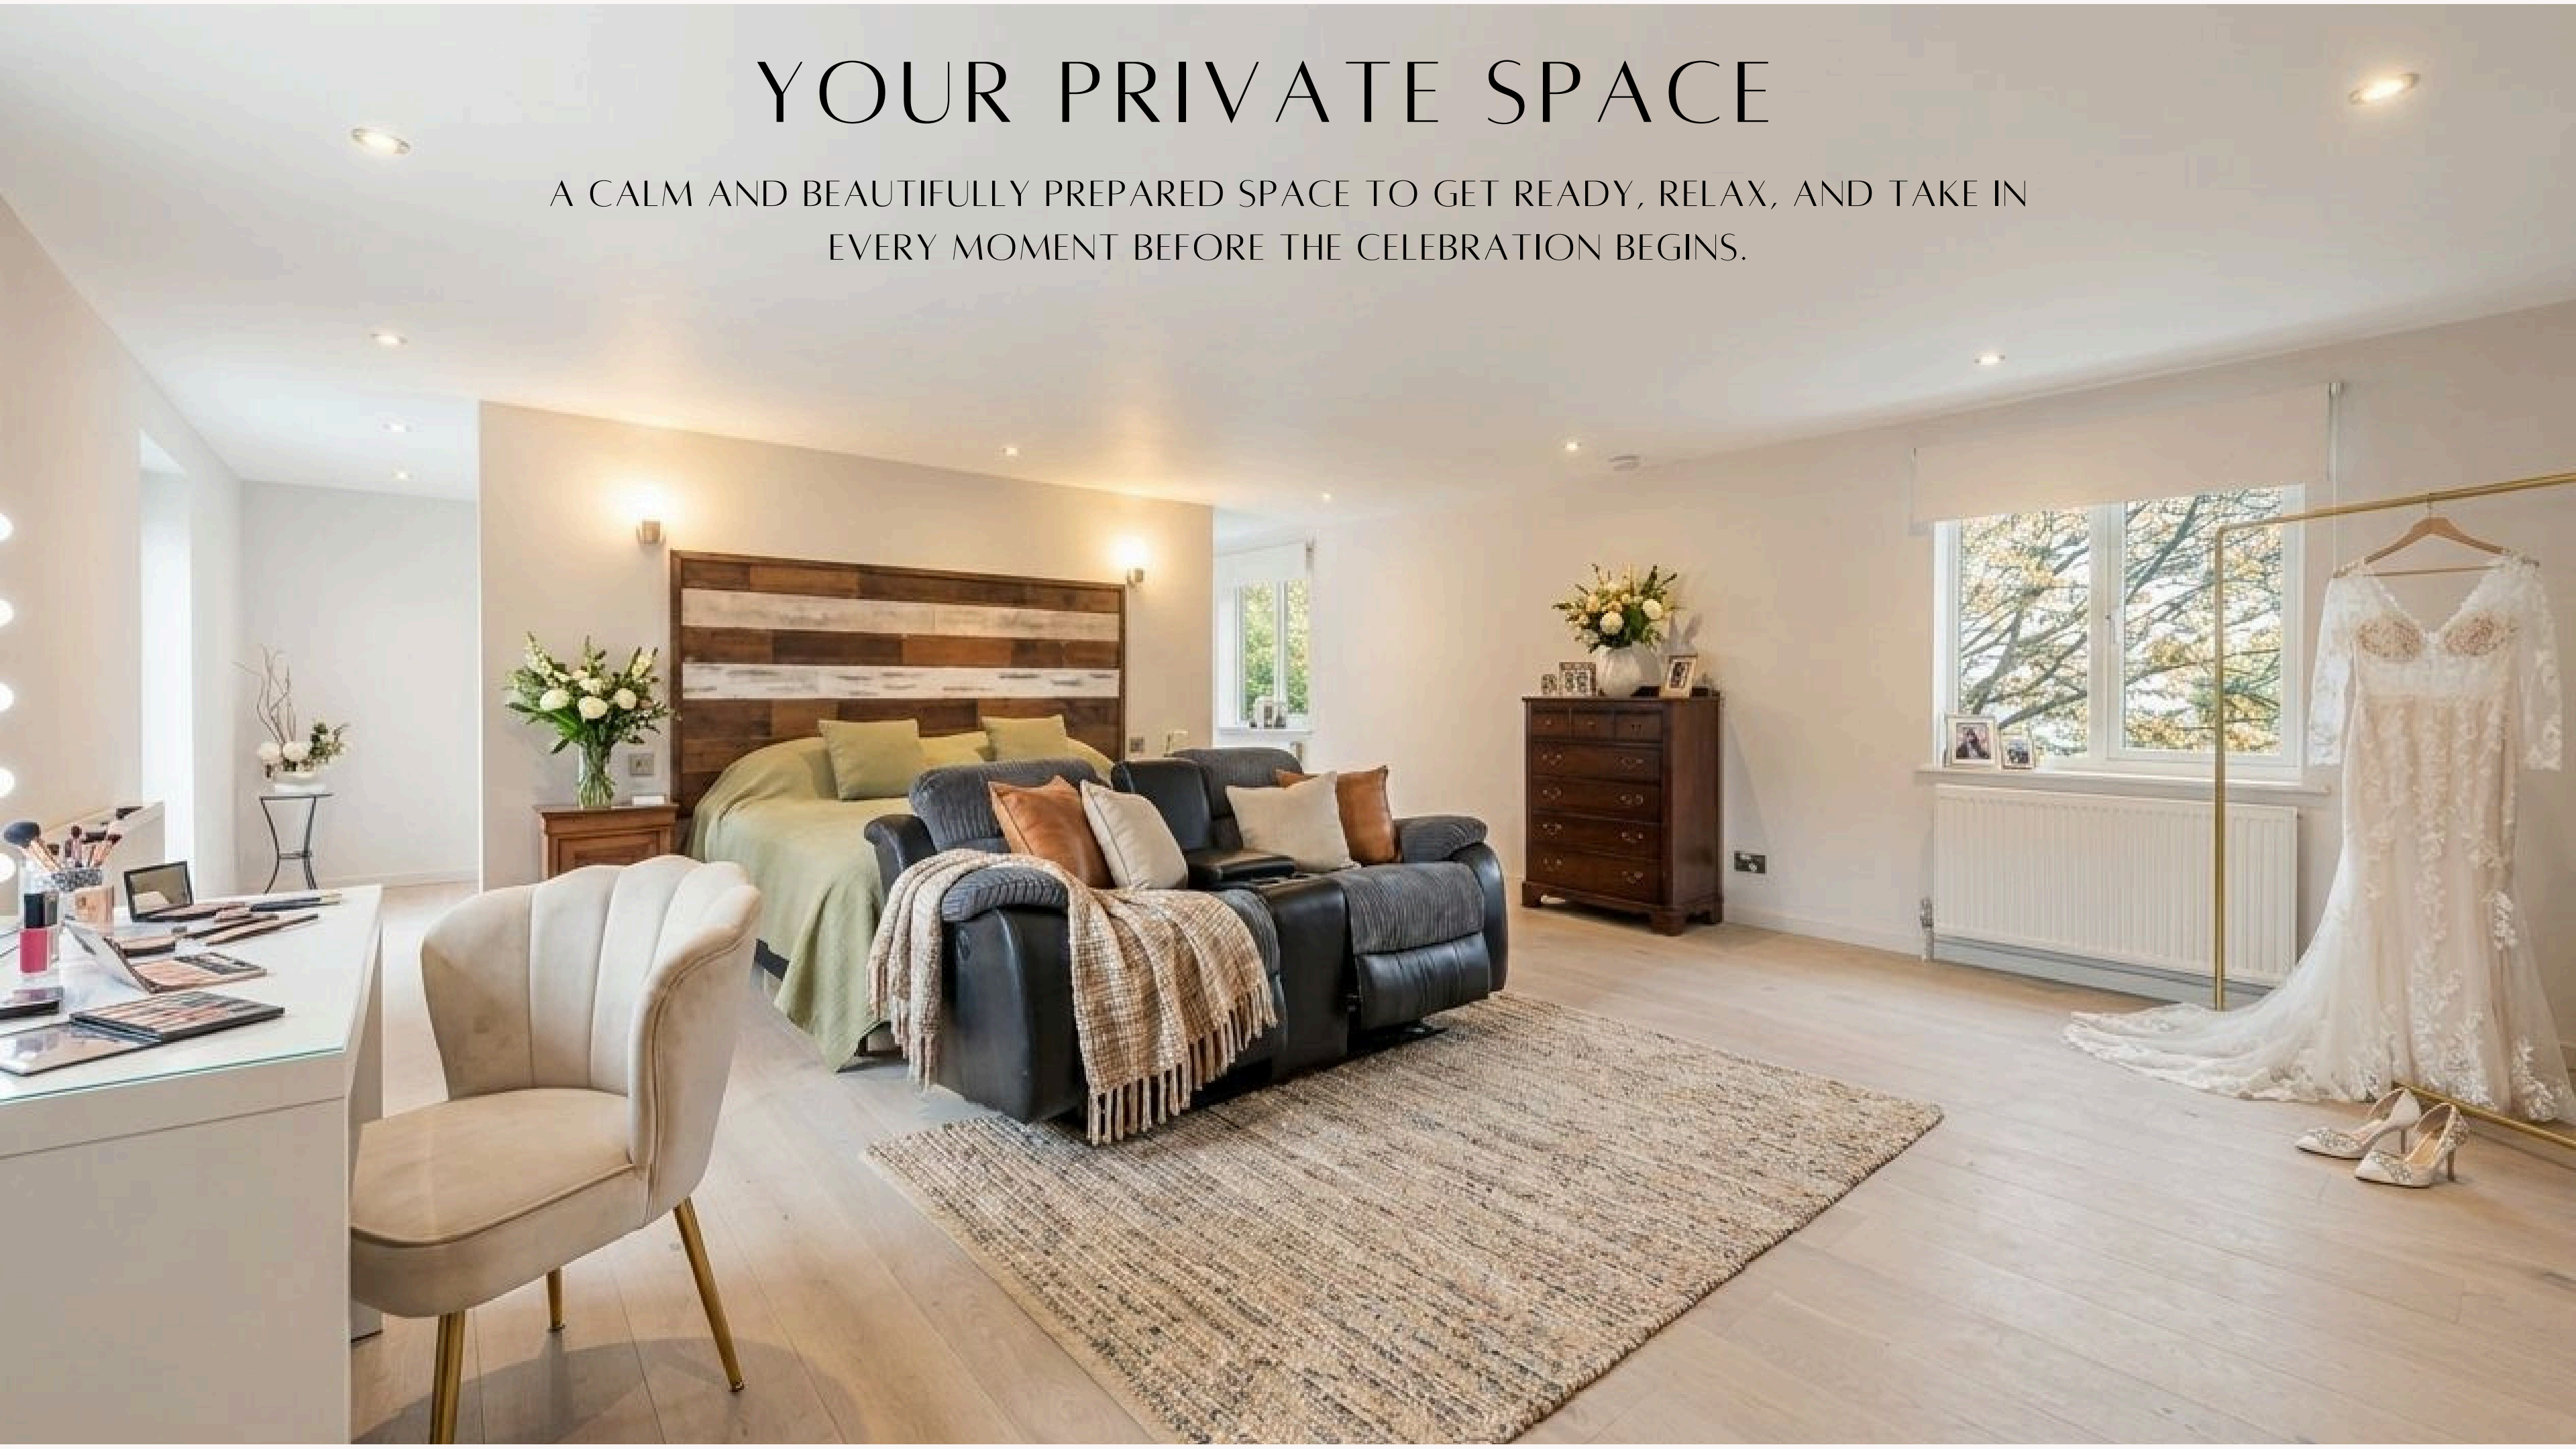

YOUR PRIVATE SPACE

A CALM AND BEAUTIFULLY PREPARED SPACE TO GET READY, RELAX, AND TAKE IN EVERY MOMENT BEFORE THE CELEBRATION BEGINS.